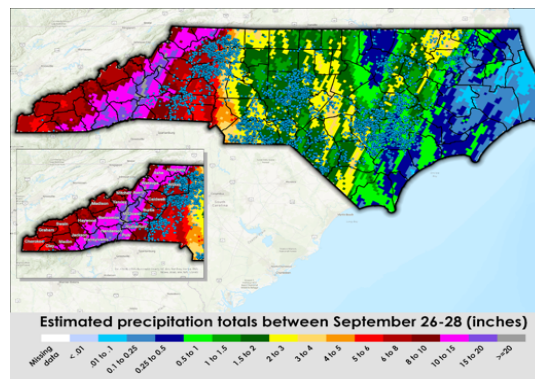

SSO-USA 2024 WESTERN NORTH CAROLINA DISASTER RELIEF DONATION OPTIONS

On September 27-28, 2024, Hurricane Helene came ashore along the west coast of Florida and made its way north, stalling over the mountains of western North Carolina. More than 20 inches of rain fell on a region already saturated from recent precipitation, causing severe flooding, landslides, and hundreds of washed-out roads and bridges. Remote mountain locations have not been fully accessed even now.

Although the area of North Carolina in which the SSO-USA conference is being hosted was not directly in the path of Hurricane Helene, we stand in solidarity with the rest of our state by offering options for donations to support rescue and recovery, as well as the long process of rebuilding.

State-wide Disaster Relief Funding:

These entities provide funding and services across damaged areas in WNC:

American Red Cross North Carolina Chapter: **Text HELENE to 90999**

Democracy Green (Environmental Justice organization): <https://www.democracy-green.org/donate>

Feeding the Carolinas (organization of food banks throughout the region): <https://4agc.com/donate/helene>

New Disabled South: <https://donorbox.org/hurricane-helene-direct-support>

North Carolina Disaster Relief Fund: <https://pay.payitgov.com/ncdonations>

Image Credit: Environmental Working Group ewg.org

In keeping with the SSO-USA 2024 Conference Theme, we also offer

Arts-Based Donation Options:

Craft Emergency Relief Fund: <https://cerfplus.org/>

North Carolina Arts Disaster Relief Fund: <https://www.ncartsfoundation.org/donate-nc-disaster-relief>

Penland School of Craft Direct Relief Fund: <https://fundraise.givesmart.com/e/mv10Vg?vid=18a5i8>

Visit these music venues in North Carolina who are donating a portion of every ticket sold in October to Hurricane Helene Relief: Cat's Cradle (Chapel Hill), Haw River Ballroom (Saxapahaw), Motorco (Durham)

FOR ADDITIONAL & GEOGRAPHIC-SPECIFIC DONATIONS, PLEASE VISIT [Blue Ridge Public Radio Helene Help List](#)